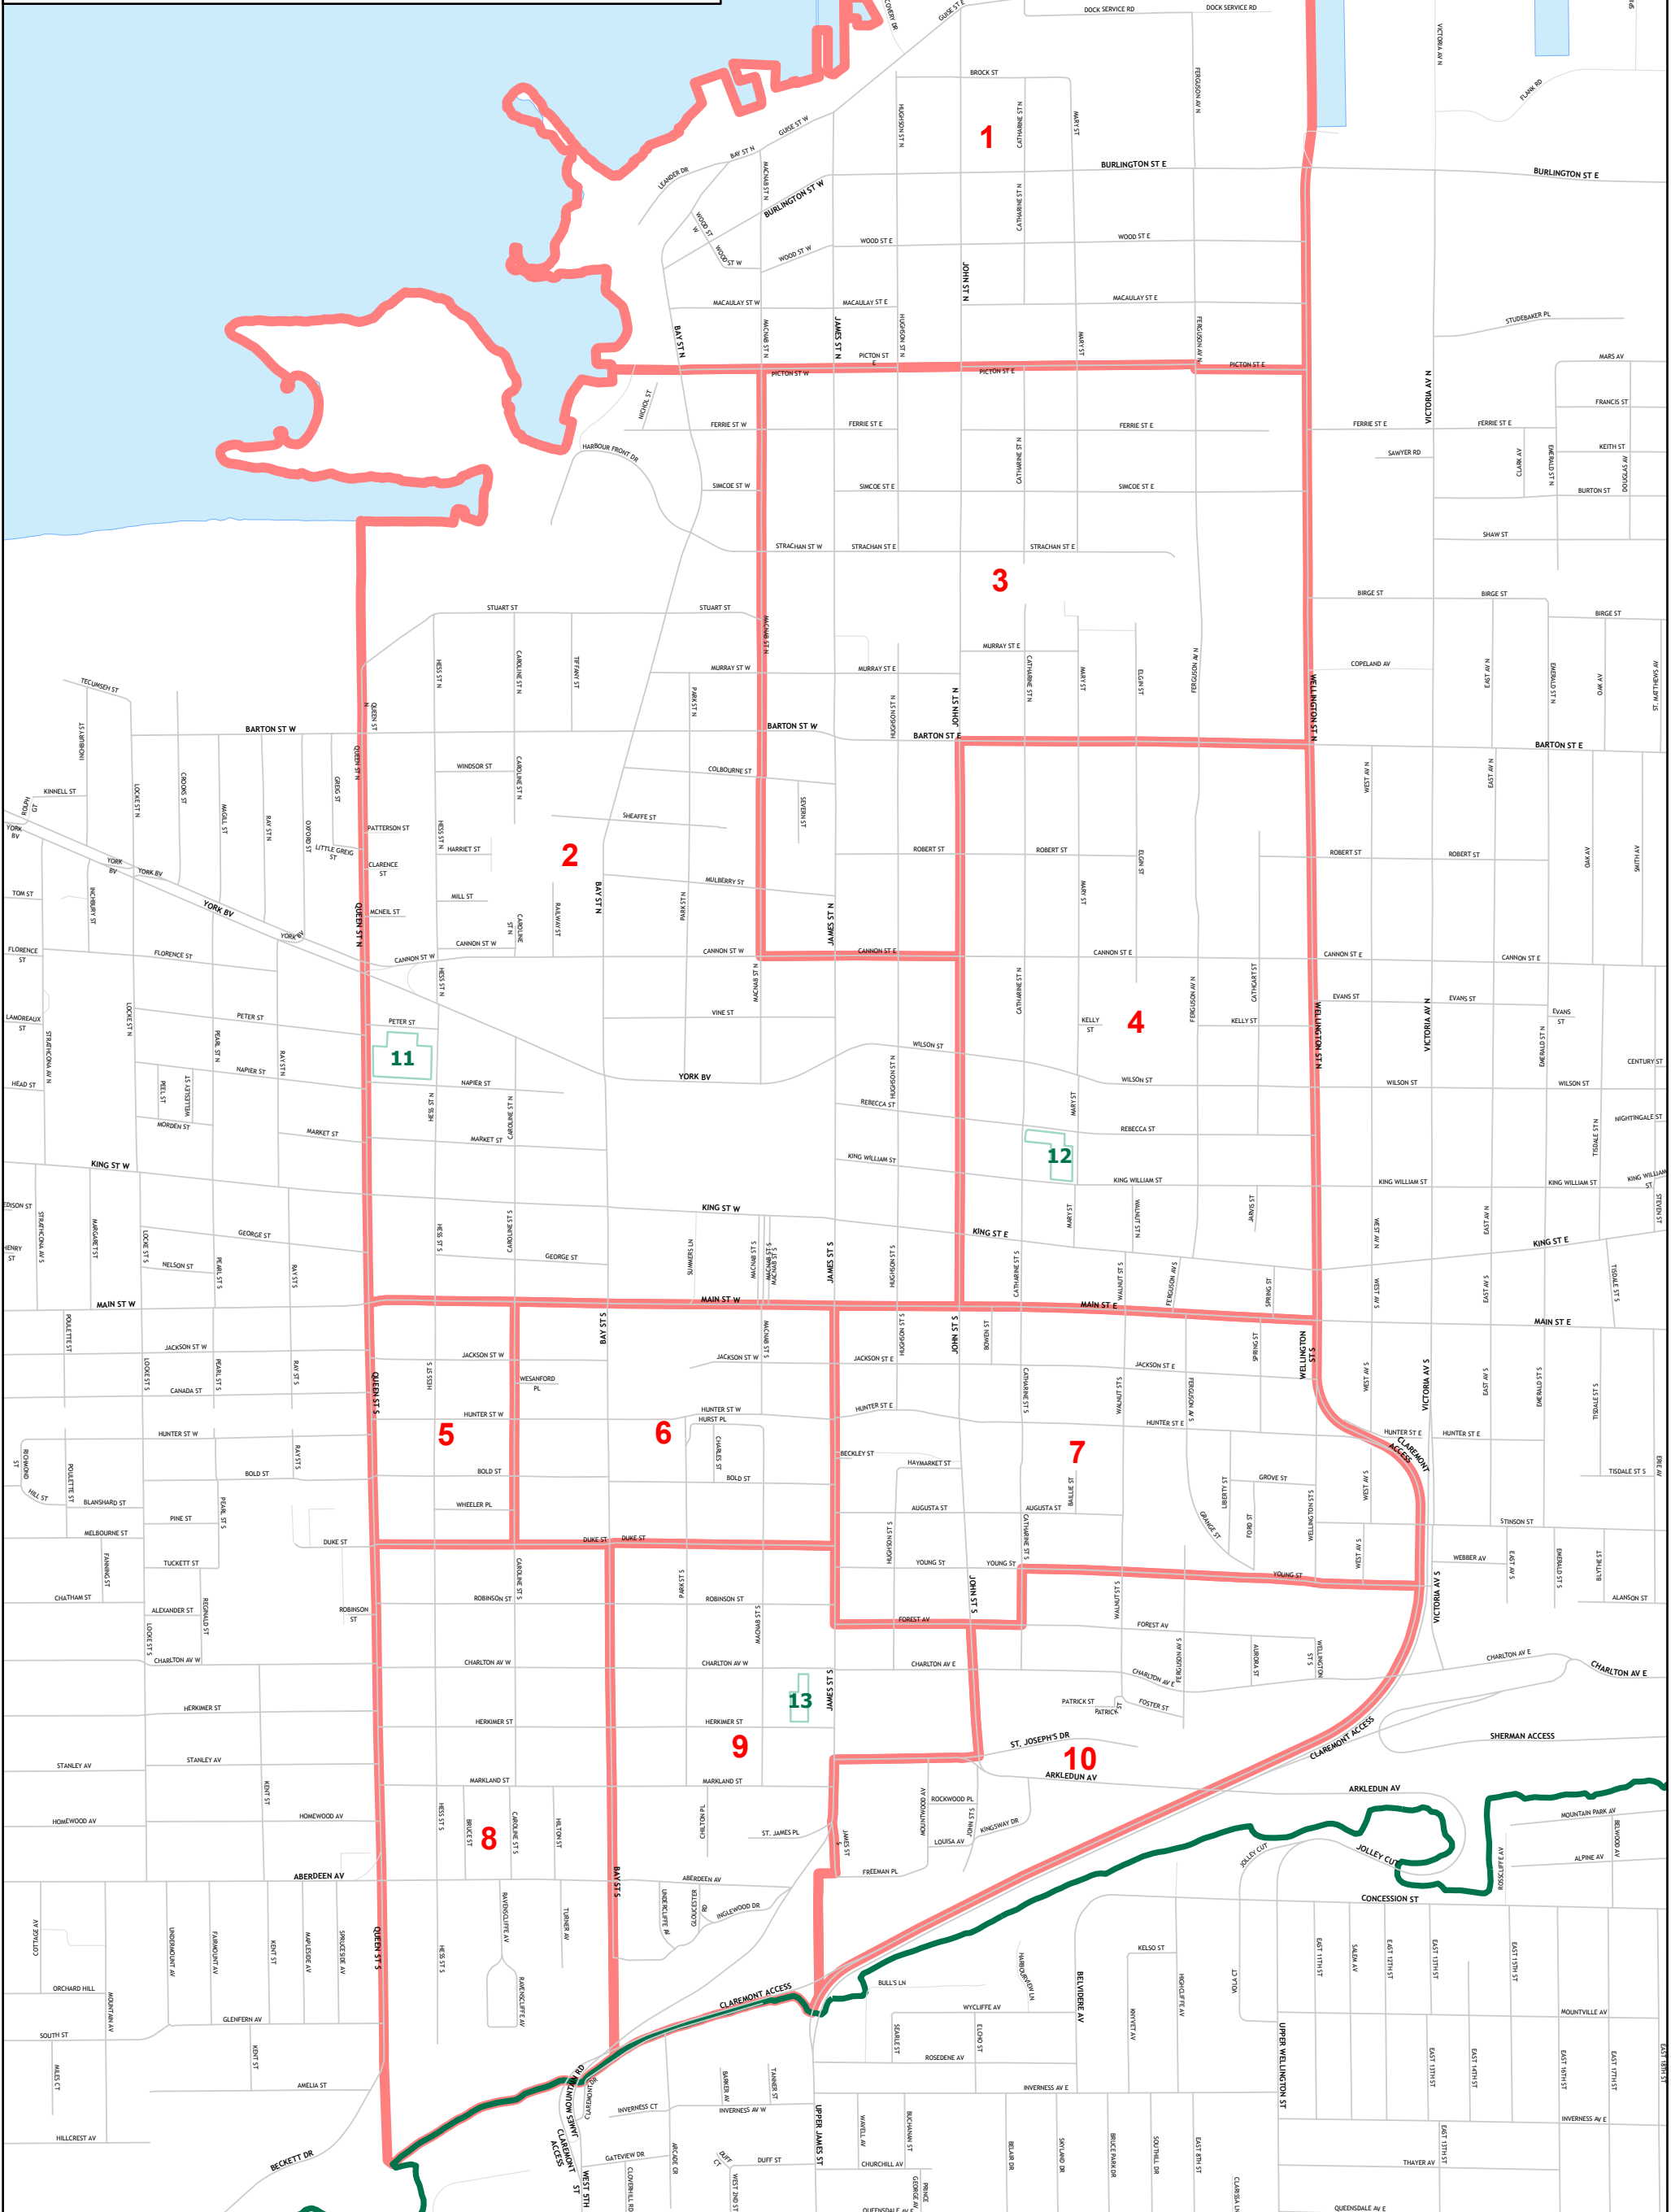

City of Hamilton 2018 Municipal Election Ward 2

The City of Hamilton accepts no liability for any loss, damage, or inconvenience resulting from the use of, or reliance on, the information contained herein. This product is provided "as-is" without any warranties, guarantees, or representations of any kind. This product is for informational purposes and may not have been prepared for, or be suitable for, legal, engineering, or surveying purposes.

0 0.08 0.12 0.18 0.24 0.3 0.36 0.42 0.48 0.54 0.6
Kilometers